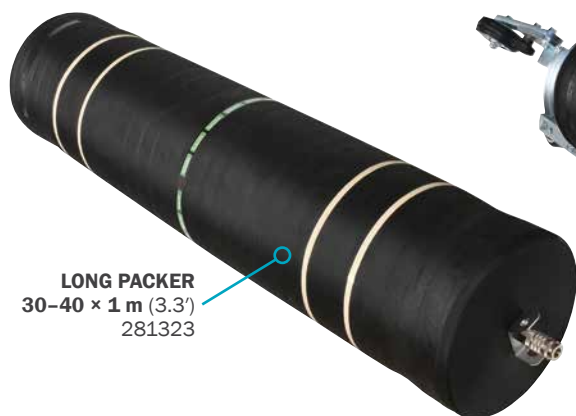

LONG PACKER DESIGN

LONG PACKER
30-40 × 1 m (3.3')
281323