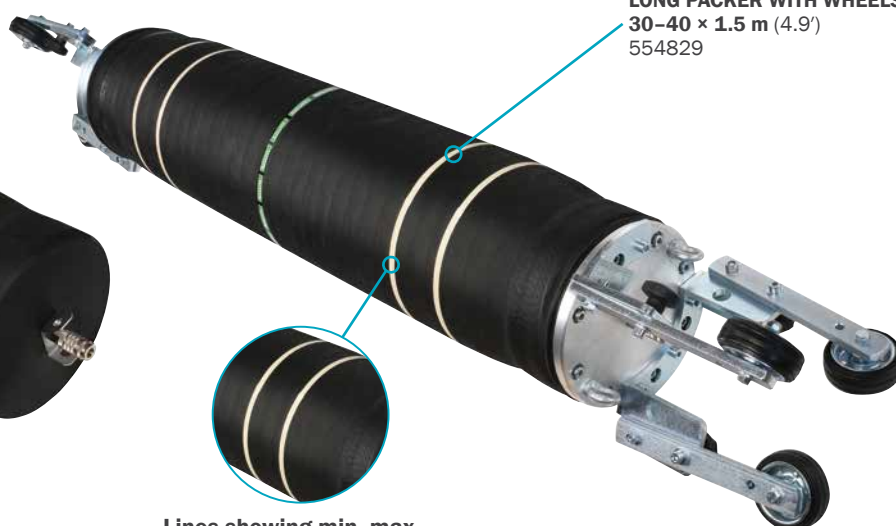

LONG PACKER WITH WHEELS DESIGN

LONG PACKER WITH WHEELS
30-40 × 1.5 m (4.9')
554829

Lines showing min.-max. contact area

ACCESSORIES